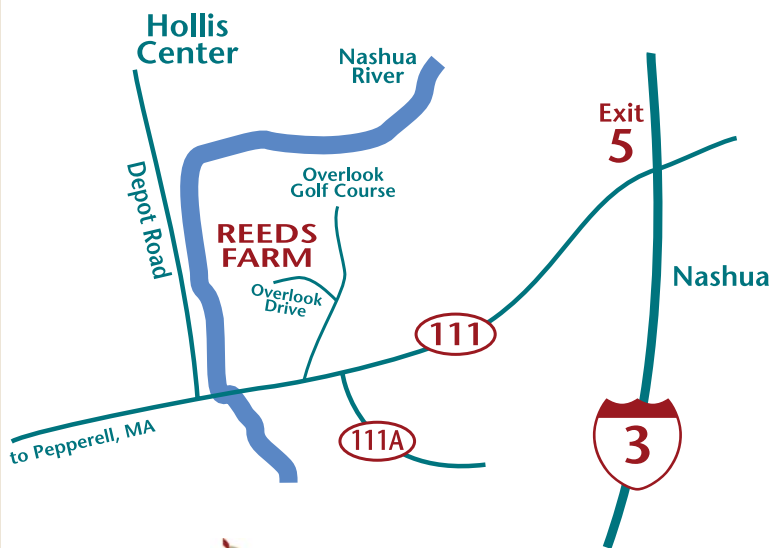

Overlook Drive
Hollis, NH
603-465-3355

E-mail: reedsfarmsales@stablecompanies.com
www.reedsfarm.com